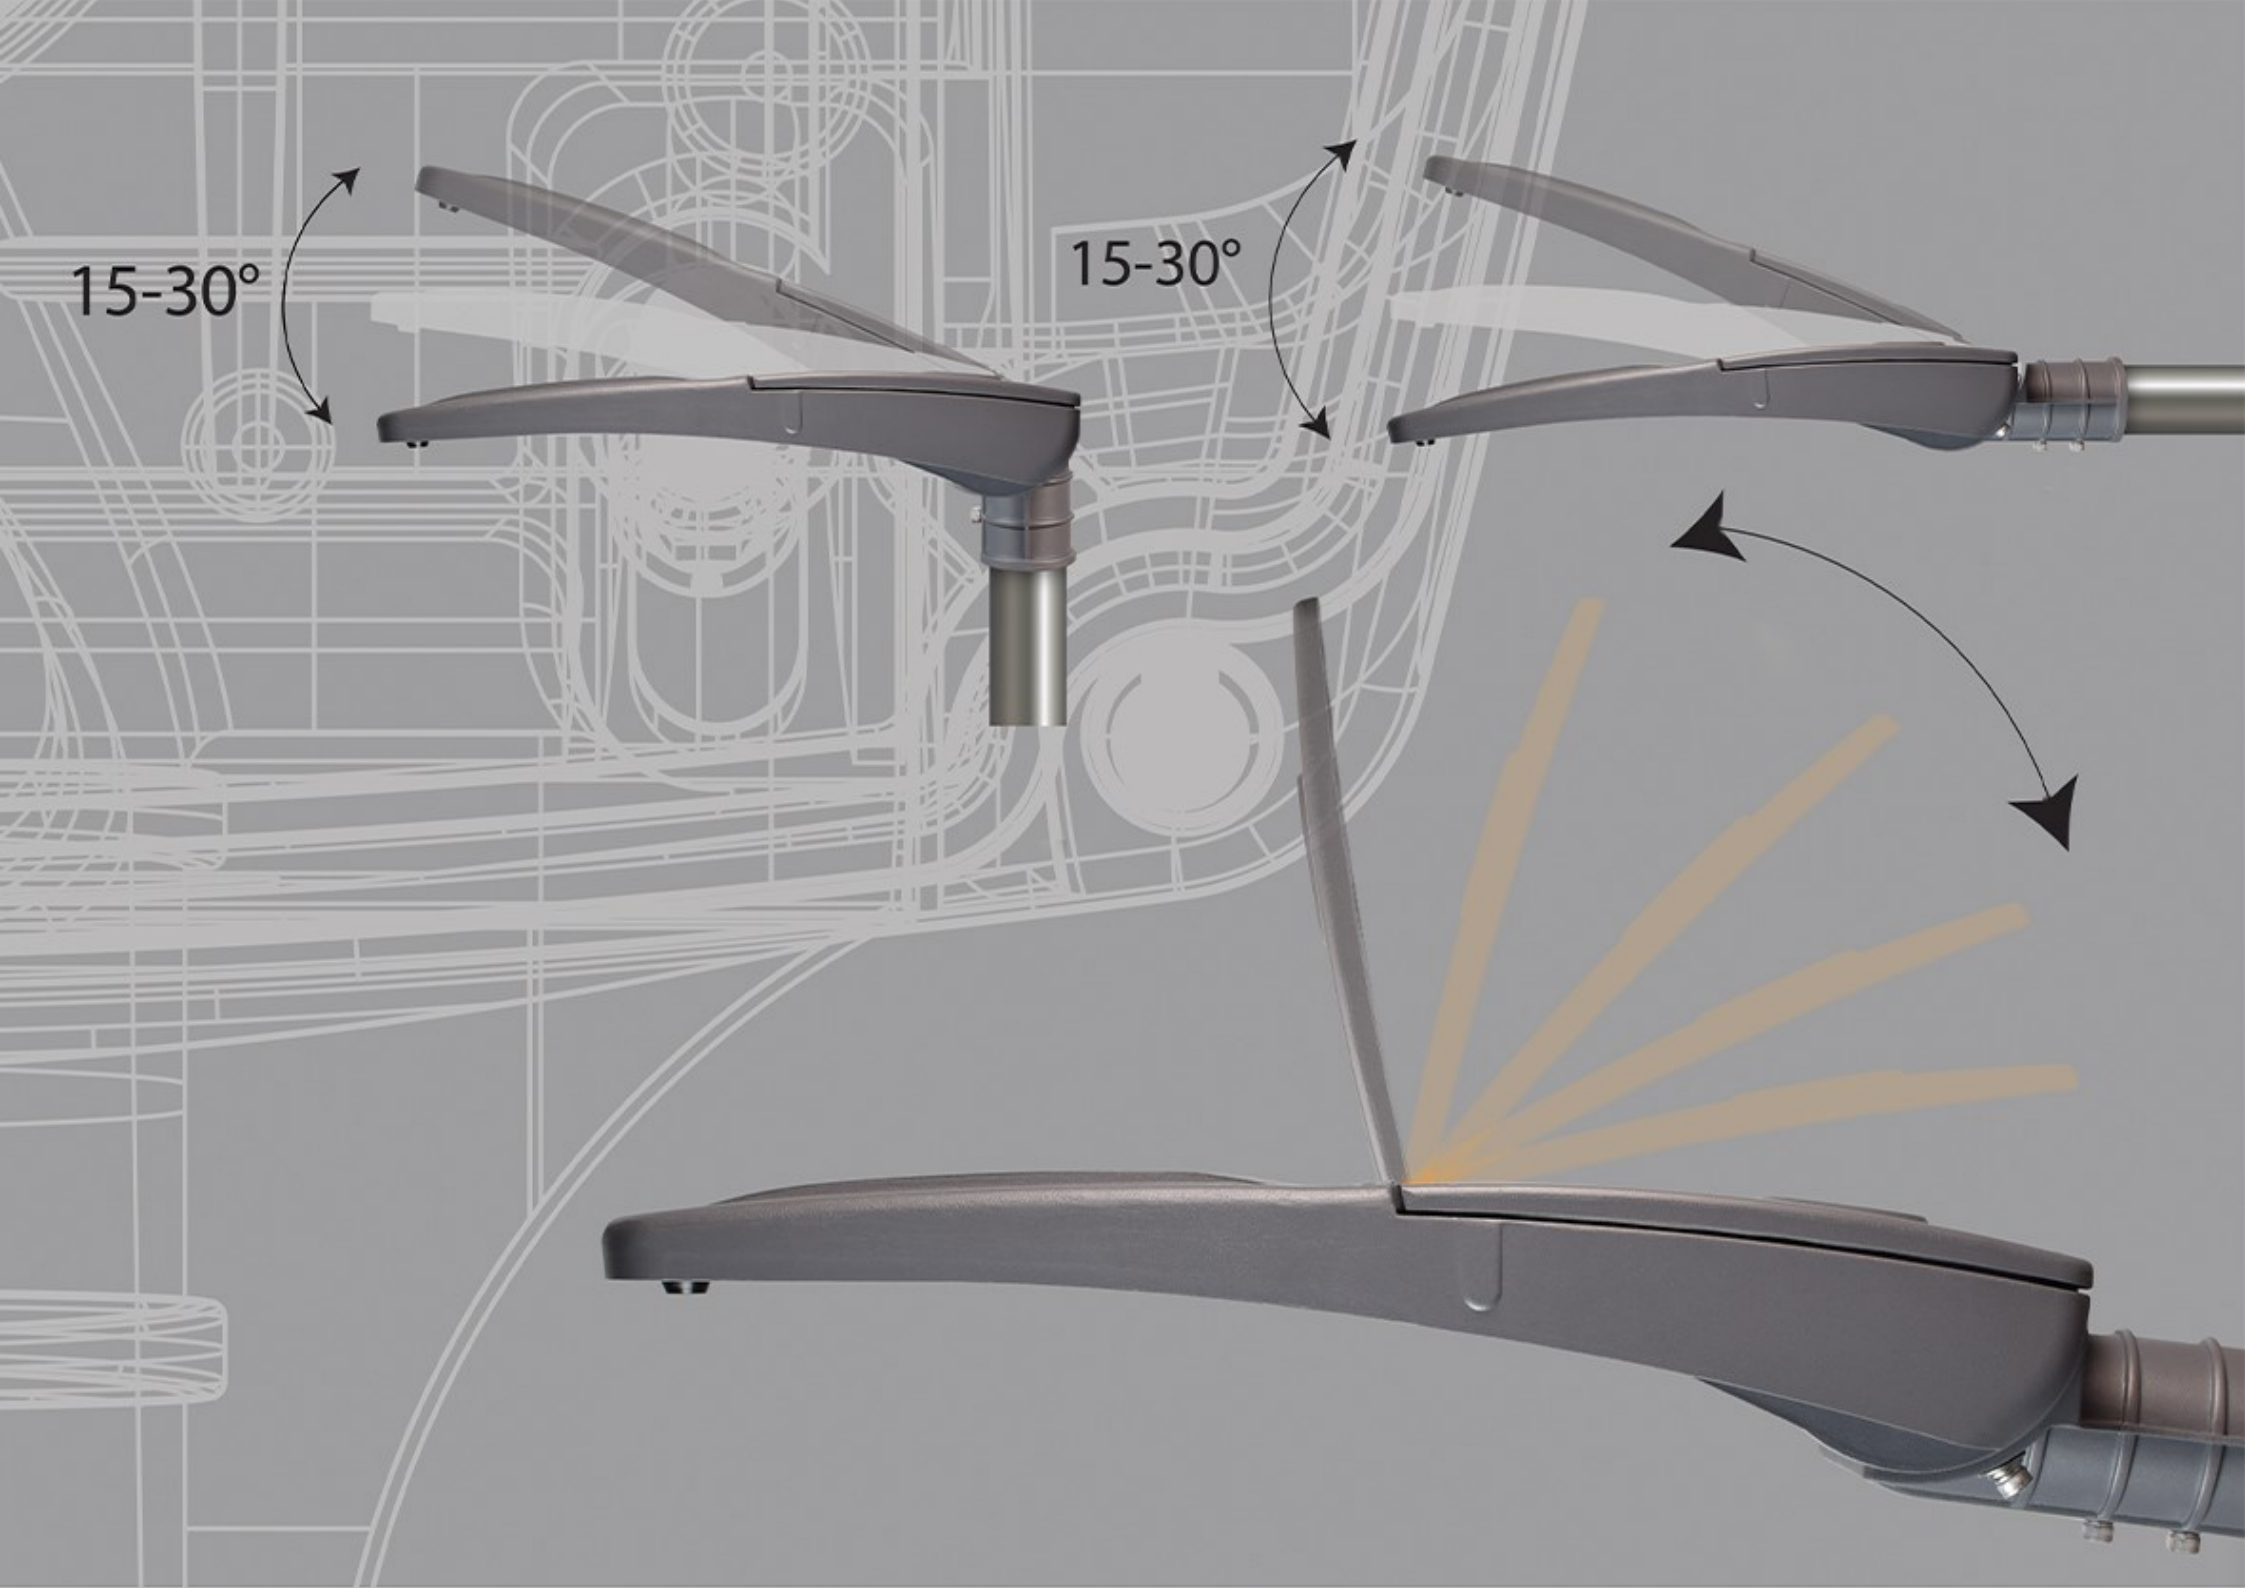

15-30°

15-30°