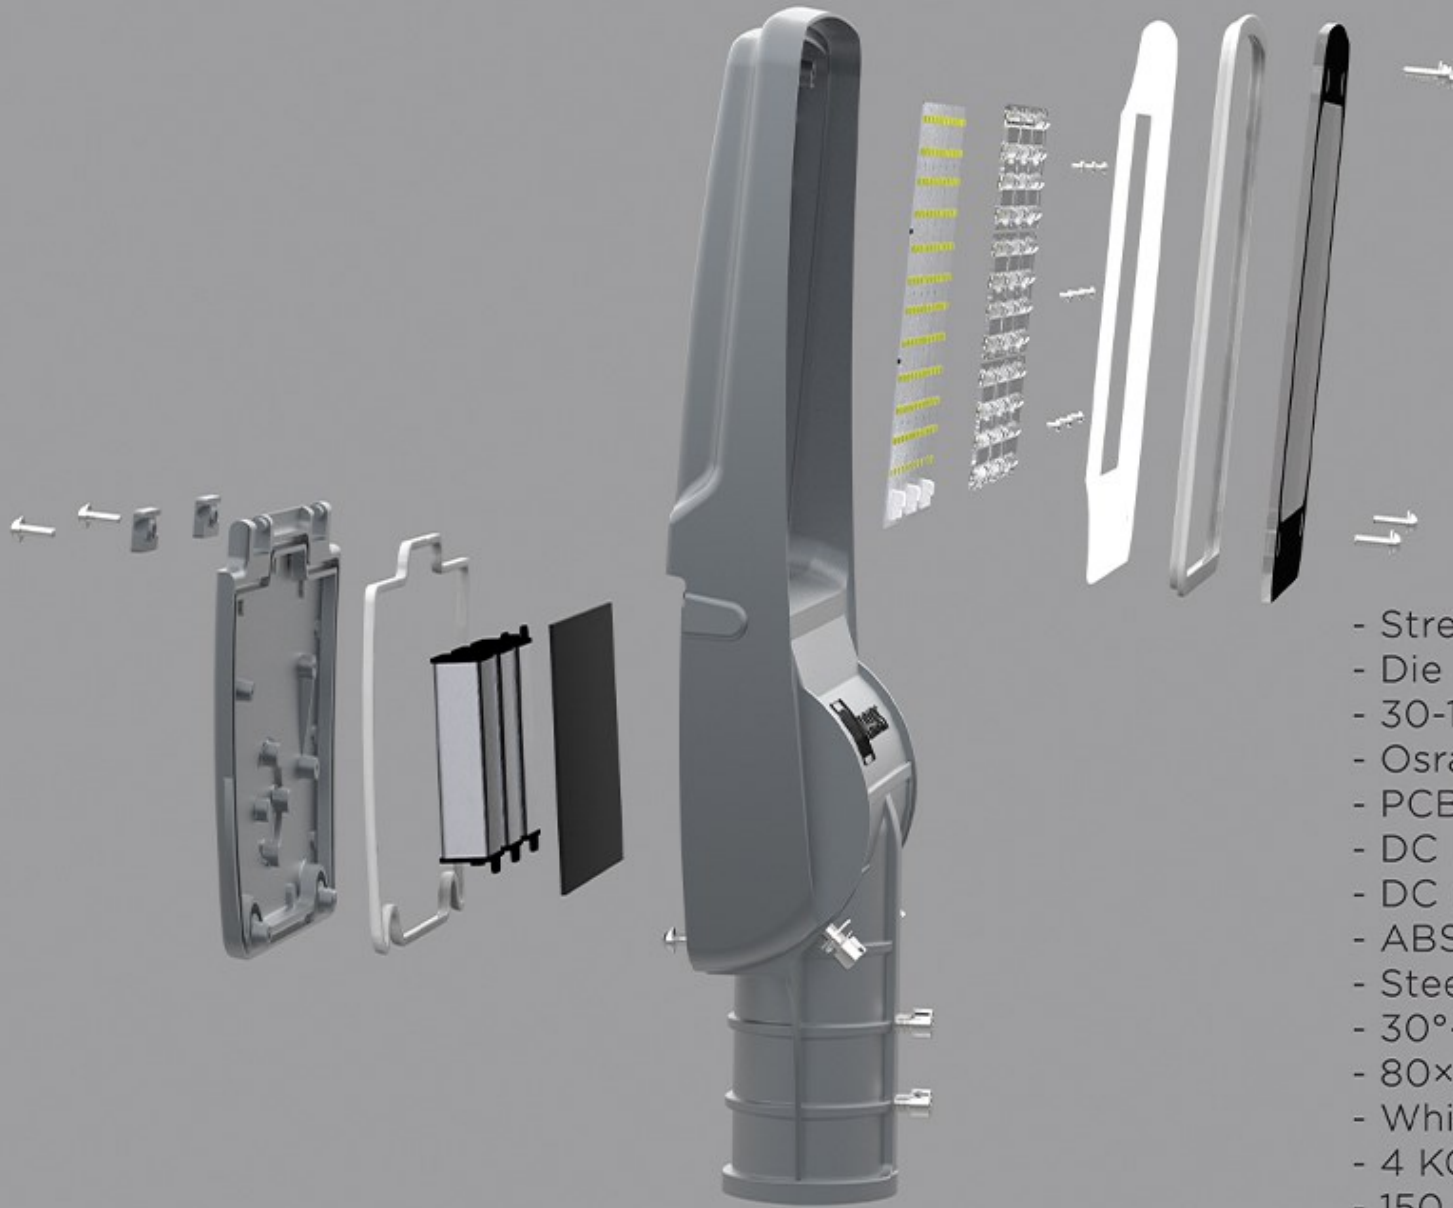

# MINI ARONA

---

	50W	100W	130W	
	5 YEARAS WARRANTY			
	30°	60°	90°	85×150°
	4KG		39×22×10CM	

MEHR PARS | MAKE FUTURE

- Street Light / Flood Light
- Die cast Housing
- 30-150w
- Osram 3030 Smd
- PCB Size 170 × 50 MM
- DC Modules With 48 Smd
- DC modules With 36 Smd
- ABS Reflector
- Steel Screw
- 30°- 60°- 90° Degree
- 80×150 - 90× 120 Degree Street Lens
- White / Natural / Warm White
- 4 KG Final Product Weight
- 150 LM / W