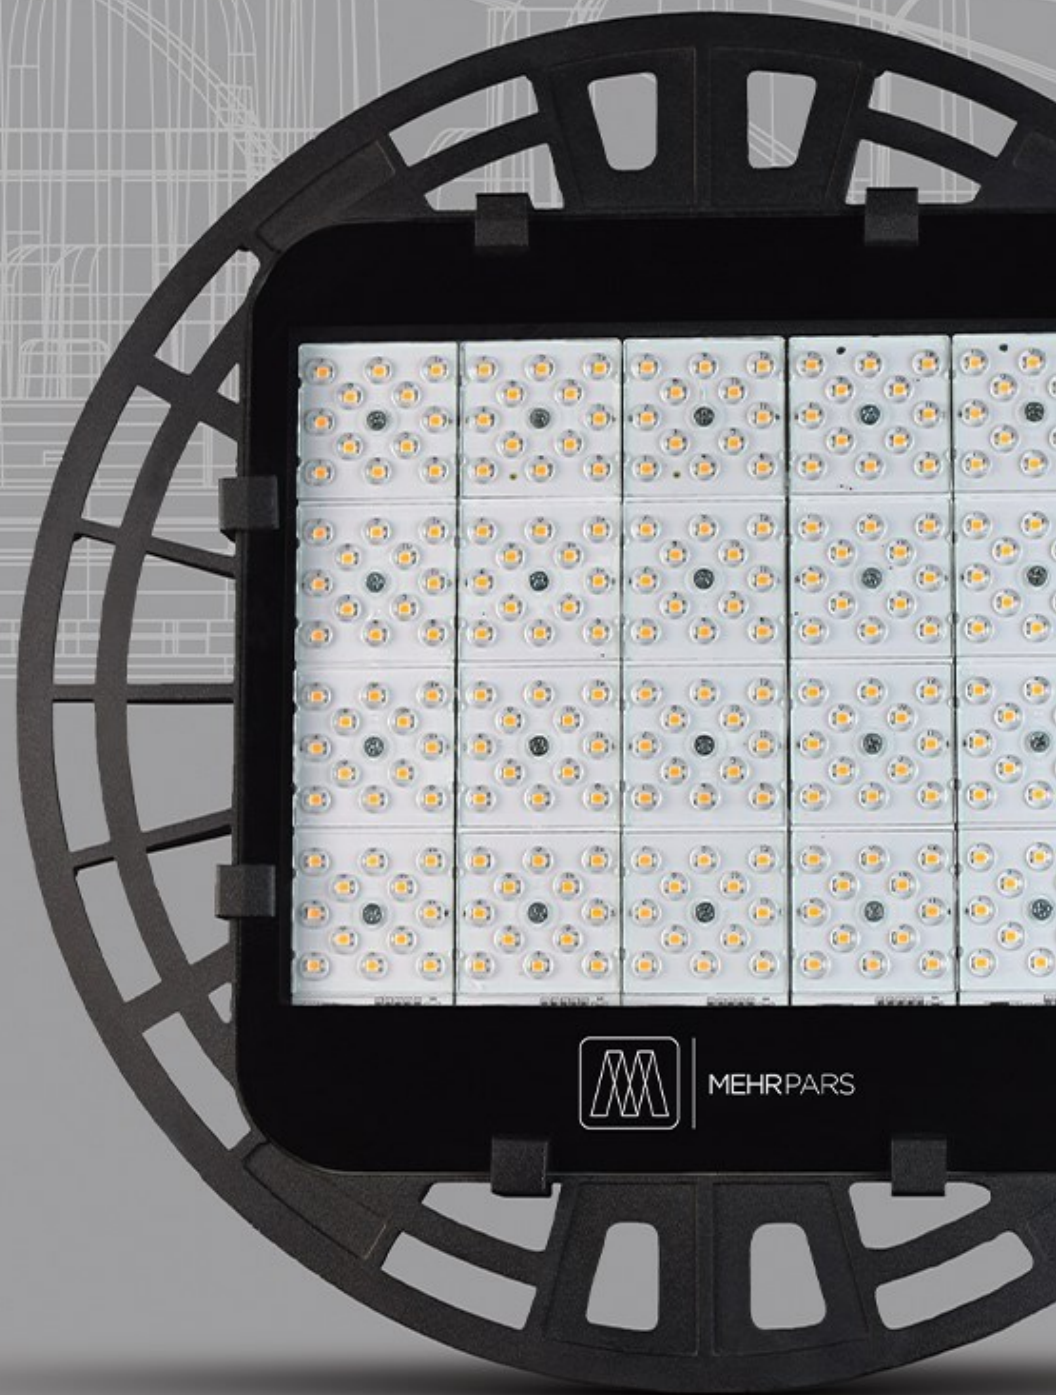

BRANON

برانون مهرپارس با بدنه ای خاص و پیچیده ، روشنا بخش پیرامون

	250W	200W	150W		
	1 YEARS WARRANTY		3 YEARS WARRANTY		5 YEARS WARRANTY
	30°	60°	90°		
	6KG		42×8.5CM		

- Bay Light
- Die cast Housing
- 150-200-250w
- DC / AC Smd Modules
- 12w / 16w lens Modules
- 2835 / 3030 Smd
- Extra Driver Box
- 3.6kg Aluminum HeatSink
- Bridgelux / Osram 3030 Smd
- High PF diver > 0.9
- 4kv Surge

MEHRPARS